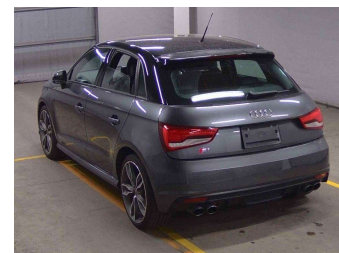

2016 Audi S1 Sportback Quattro

FINANCE THIS CAR FROM

\$0.00*
per week

*Finance calculation based on a 48 month term, no deposit and with an example annual fixed interest rate of 15.95%. Actual interest rate may be higher or lower. Includes an establishment fee of \$505.95 and a monthly maintenance fee of \$3.50. Full term total amount payable of \$0.00. Estimate only, not an offer of finance. Terms, conditions and lending criteria apply.

Top features

None Listed

Body Style
5 door

Odometer
96,497 km

Engine
2000 cc

Fuel Type
-

Transmission
6-Speed Manual

Wheels
-