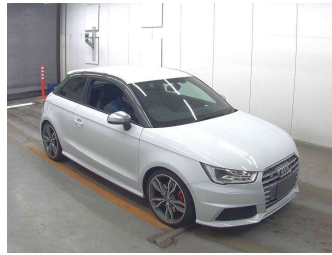

2015 Audi S1 4WD

FINANCE THIS CAR FROM

$0.00*
per week

*Finance calculation based on a 48 month term, no deposit and with an example annual fixed interest rate of 15.95%. Actual interest rate may be higher or lower. Includes an establishment fee of $505.95 and a monthly maintenance fee of $3.50. Full term total amount payable of $0.00. Estimate only, not an offer of finance. Terms, conditions and lending criteria apply.

Purchase Price **POA**

Includes GST, Registration & Licensing

Finance may be available on this vehicle. Ask one of our friendly staff for more information.

Gain peace of mind with Mechanical Breakdown Insurance. **Ask us how.**

Top features

None Listed

Body Style
3 door

Odometer
82,770 km

Engine
2000 cc

Fuel Type
-

Transmission
6-Speed Manual

Wheels
-

VIN
-

Interior
-

Safety
-

Reg No.
-

Ext Colour
Pearl White

History
-

Seats
-

CO2 Emissions
-

Energy Economy
-

Scan this QR code for more info
Stock ID: 4327